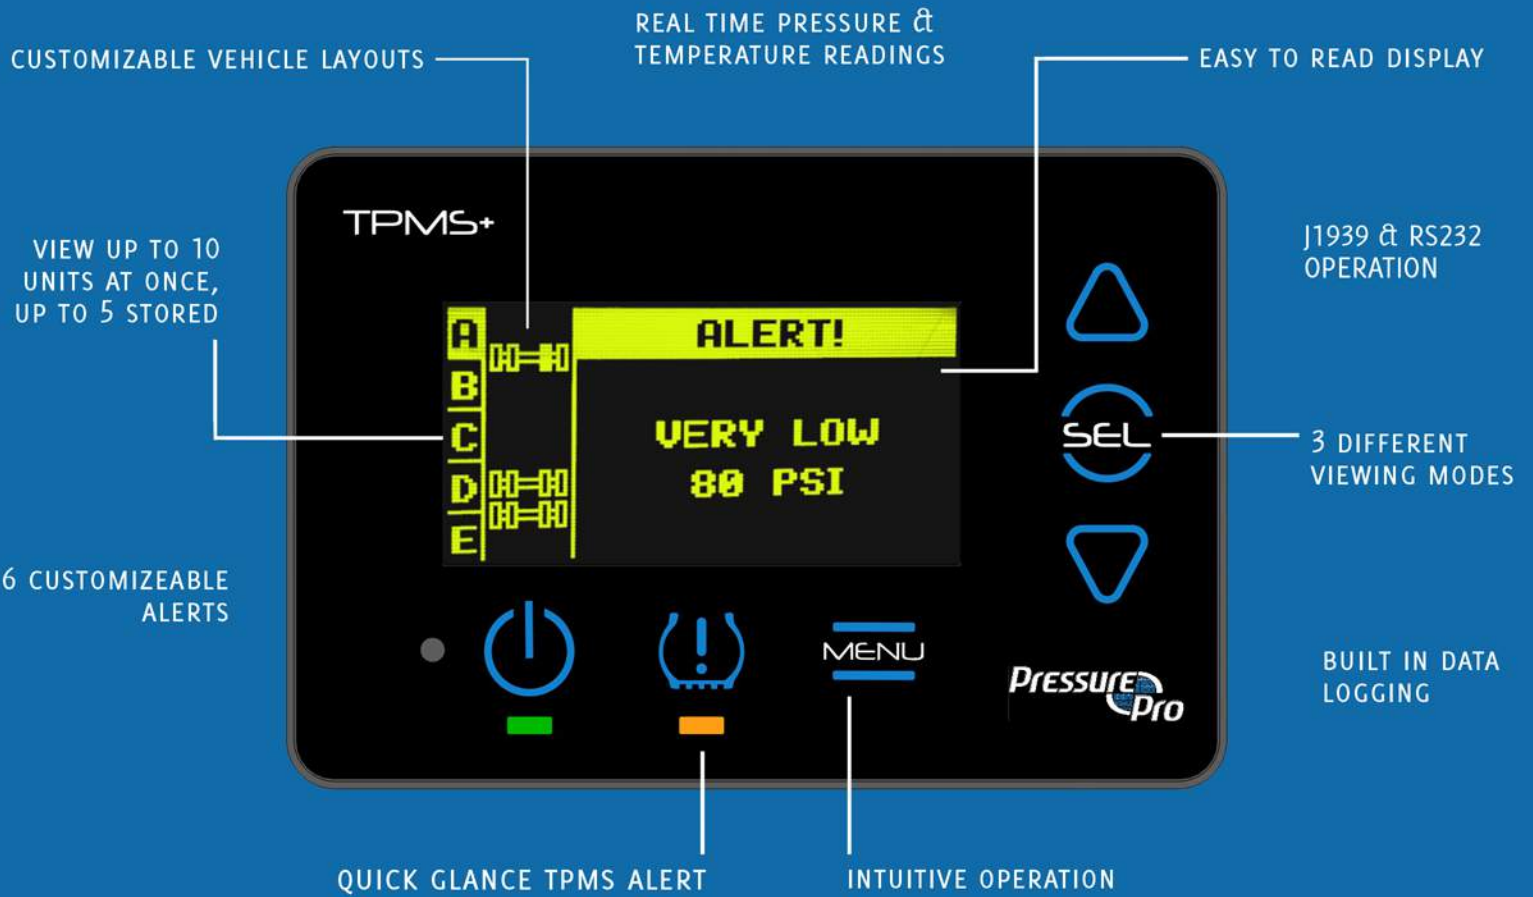

*The next generation is here.
PressurePro TPMS+, a revolution ahead.*

Unmatched flexibility. Unrivaled viewability. Unparalleled capabilities. Unquestioned performance.

That's just a few of the things the new PressurePro TPMS+ system gives you. Built on PressurePro's market leading technology platform, the TPMS+ unit features a comprehensive list of new capabilities, never before seen in the TPMS market.

TPMS is no longer just tire pressure monitoring. Prepare for what the next generation of TPMS can do for you.

TPMS+ is here... & it's so much more. Call us.

- ALL NEW EASY TO READ DISPLAY
- REAL TIME PRESSURE & TEMPERATURE READINGS
- HIGH AND LOW PRESSURE & TEMP WARNINGS
- FULLY ADJUSTABLE REFERENCE PRESSURES AND ALERTS
- FULLY CONFIGURABLE VEHICLE LAYOUT
- MULTIPLE DISPLAY TYPES (PER UNIT, AXLE OR TIRE)
- DATA LOGGING WITH SD CARD STORAGE
- MONITORS UP TO 80 TIRES / UP TO 5 STORED VEHICLES

PressurePro
THE BEST IN TPMS

WWW.PRESSUREPRO.US | @PRESSUREPROTPMS

It's not just TPMS, it's
TPMS+

A Revolution Ahead... THE BEST IN TPMS **Pressure Pro**

-  TPMS+'s easy to read display features automatic brightness adjustment for maximized viewing.
-  Quick glance alert provides immediate, easy-to-see, warning to all alerts.
-  Customizable vehicle layouts allow customers to build their unit to fit their exact needs.
-  6 customizable alerts (2 low and high pressure, high temp., cross axle & leak alert) provide the market's most advanced warning system.

-  3 different viewing modes allow customers to choose their preferred screen layout.
-  Intuitive operation guides users through simple installation and allows effortless use.
-  Data logging, J1939 & RS232 capabilities unlock advanced monitoring options and information.
-  Advanced technology allows users to store 5 pre-programmed units allowing easy transfer between vehicles or small scale drop-&-hook.